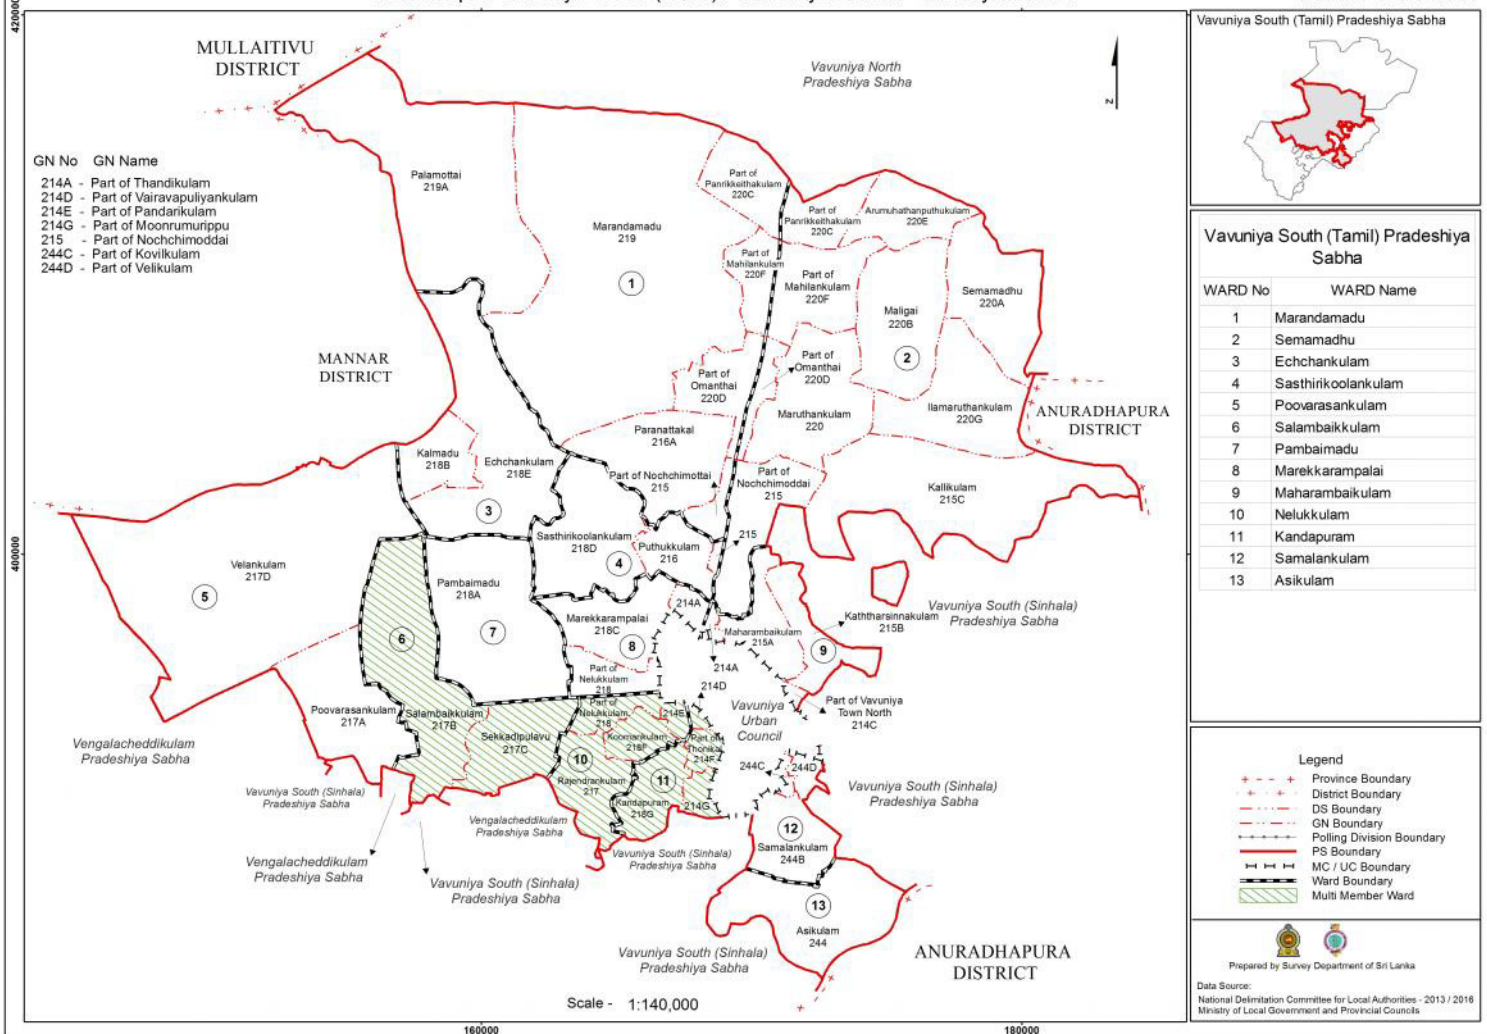

Ward Map of Vavuniya South (Tamil) Pradeshiya Sabha - Vavuniya District

Ref. No : NDC / 13 / 04

- GN No GN Name
- 214A - Part of Thandikulam
 - 214D - Part of Vairavapuliyankulam
 - 214E - Part of Pandarikulam
 - 214G - Part of Moonrumurippu
 - 215 - Part of Noochimoddoi
 - 244C - Part of Kovikulam
 - 244D - Part of Velikulam

Vavuniya South (Tamil) Pradeshiya Sabha

| WARD No | WARD Name |
|---------|--------------------|
| 1 | Marandamadu |
| 2 | Semamadhu |
| 3 | Echchankulam |
| 4 | Sasthirkoolankulam |
| 5 | Poovarasankulam |
| 6 | Salambaikkulam |
| 7 | Pambaimadu |
| 8 | Marekkarampalai |
| 9 | Maharambaikkulam |
| 10 | Nelukkulam |
| 11 | Kandapuram |
| 12 | Samalankulam |
| 13 | Asikulam |

- Legend
- +---+ Province Boundary
 - +---+ District Boundary
 - +---+ DS Boundary
 - +---+ GN Boundary
 - +---+ Polling Division Boundary
 - +---+ PS Boundary
 - +---+ MC / UC Boundary
 - +---+ Ward Boundary
 - +---+ Multi Member Ward

Prepared by Survey Department of Sri Lanka
 Data Source:
 National Delimitation Committee for Local Authorities - 2015 / 2016
 Ministry of Local Government and Provincial Councils